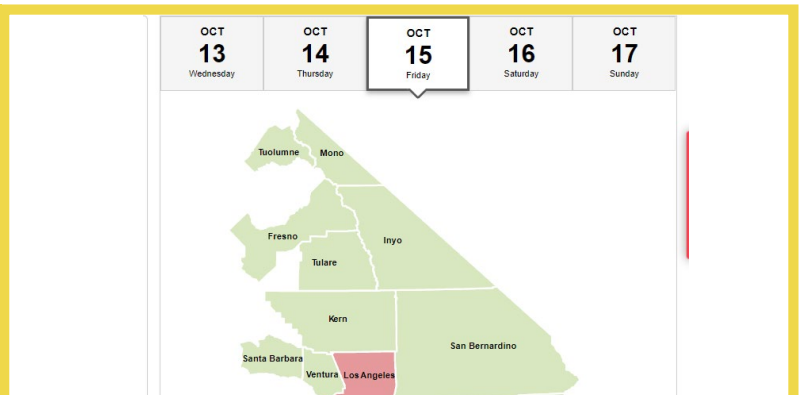

If you already receive PSPS notifications and alerts for the address on your service account, you do not have to do anything. You will continue to get customer alerts.

Signing up for PSPS Address Alerts is easy. Visit www.sce.com/ppsalerts to sign up or call SCE at **1-800-655-4555** to speak to a customer service representative.

NEW PSPS WEATHER PLANNING TOOLS!

PLAN AHEAD

FIVE DAY OUTLOOK

Visit our new weather forecast page to see if PSPS weather is forecast in your county.

sce.com/ppsweather

BE AWARE

CURRENT PSPS EVENTS & OTHER OUTAGES

Our new address look-up and map tool can show you if your address is impacted by a current or upcoming PSPS event (usually within three days) or other type of outage. For maps and information, visit

sce.com/psps

 To the right of the text is a map of the Los Angeles area with various locations marked, including Santa Paula, Fillmore, Moorpark, Simi Valley, Thousand Oaks, Agoura Hills, Universal City, and Beverly Hills.