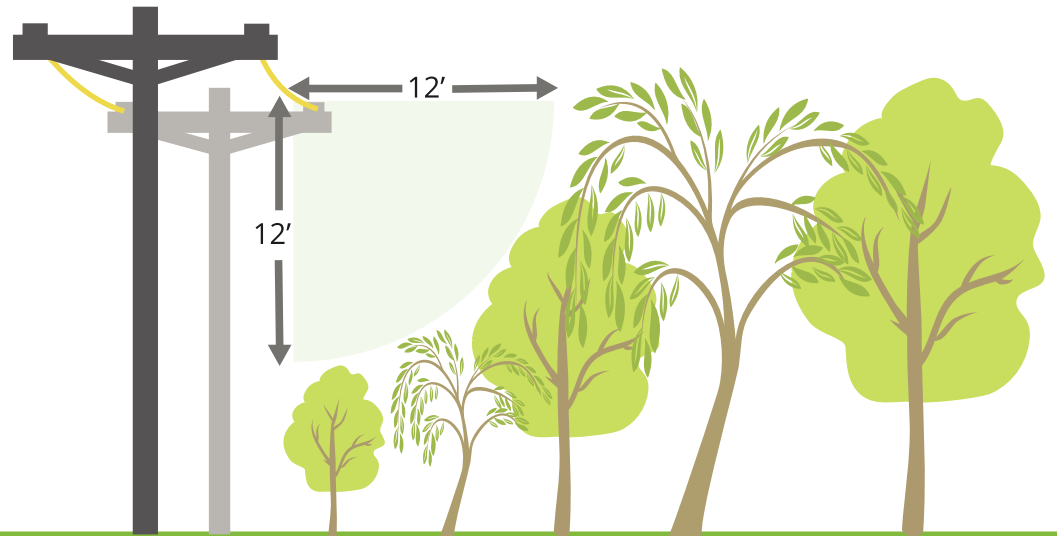

# SCE TRIMS TREES TO KEEP YOU SAFE

SCE trims trees near power lines as a free service to customers to keep the public safe.

Trees will be trimmed to create a minimum **12-foot clearance** from a power line at the time of trim.

**DID YOU KNOW?** SCE inspects **1.6 Million** trees every year, **850,000+** in high fire risk areas

## HOW WILL I KNOW IF MY TREE IS BEING TRIMMED?

A door hanger will be posted **30-45 days** prior to trimming.

A second door hanger will be posted **24-48 hours** before trimming.

Customers will be **contacted in person** if heavy pruning or tree removal is required.